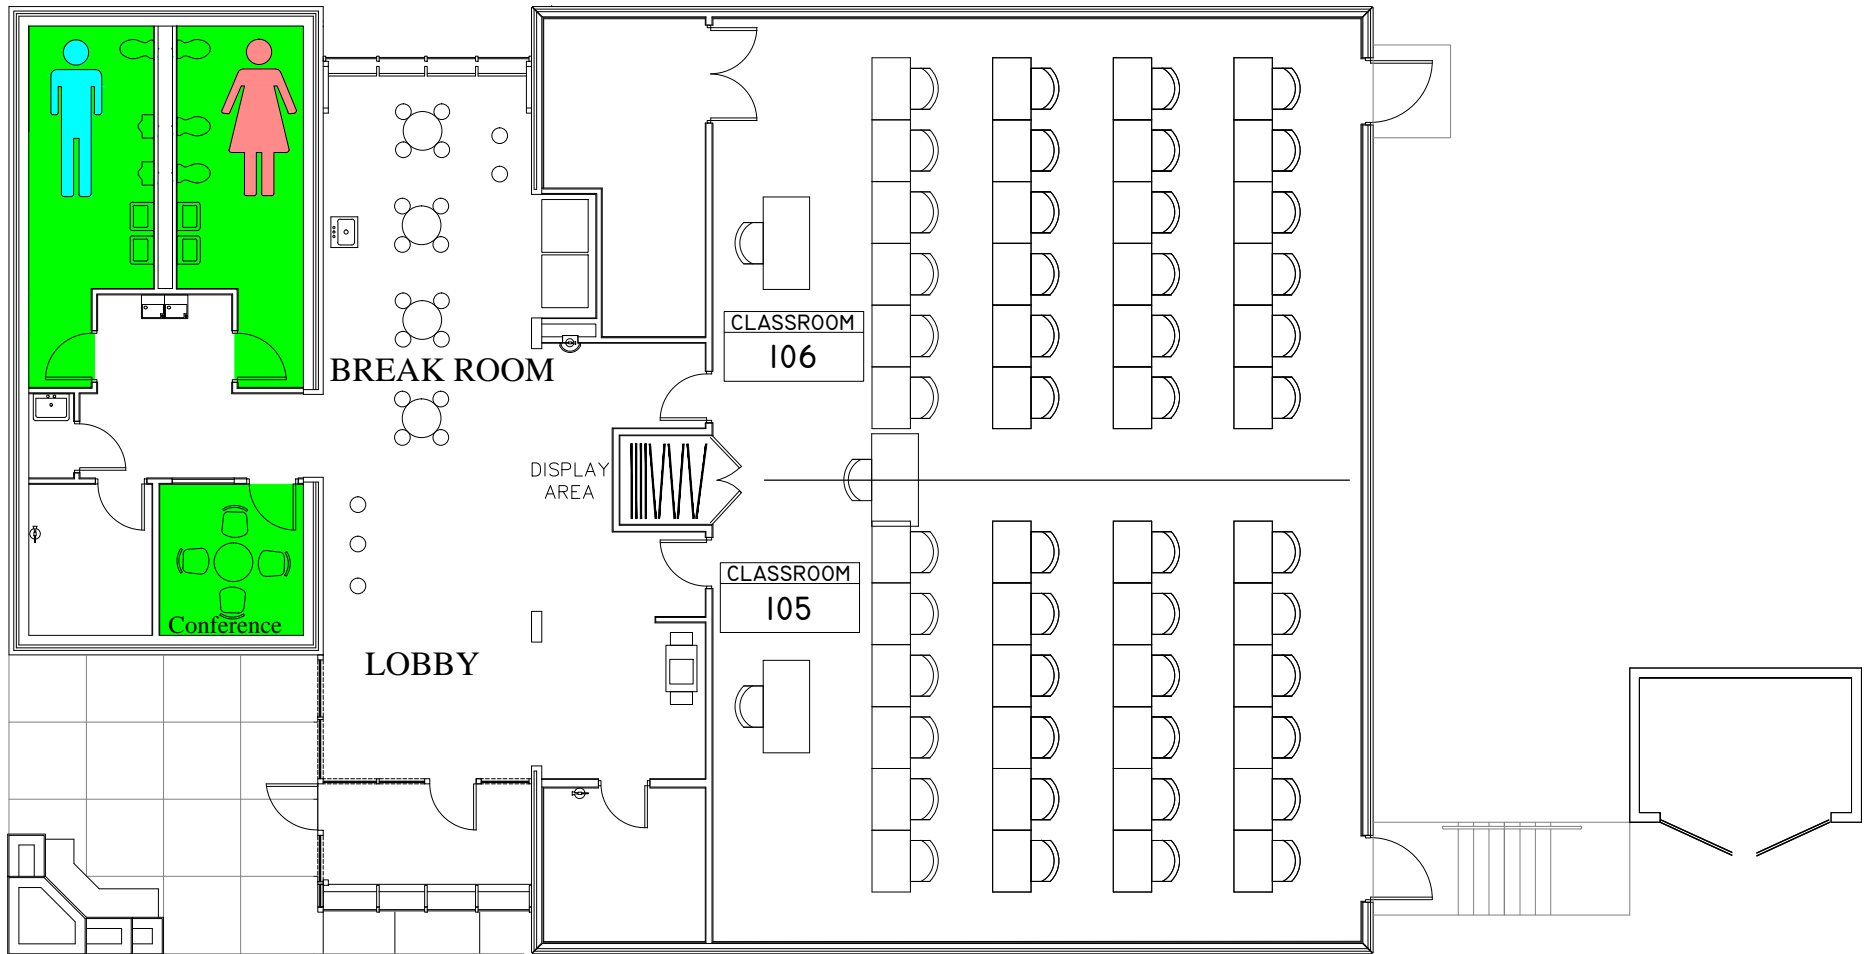

Technology and Management Center

EMERGENCY EXIT PLAN

Technology and Management Center

EXIT IN CASE OF EMERGENCY USE MARKED EXITS **EXIT**

EMERGENCY STORM SHELTERS

In event of a Tornado Warning everyone should go to a **PRIMARY SHELTER**