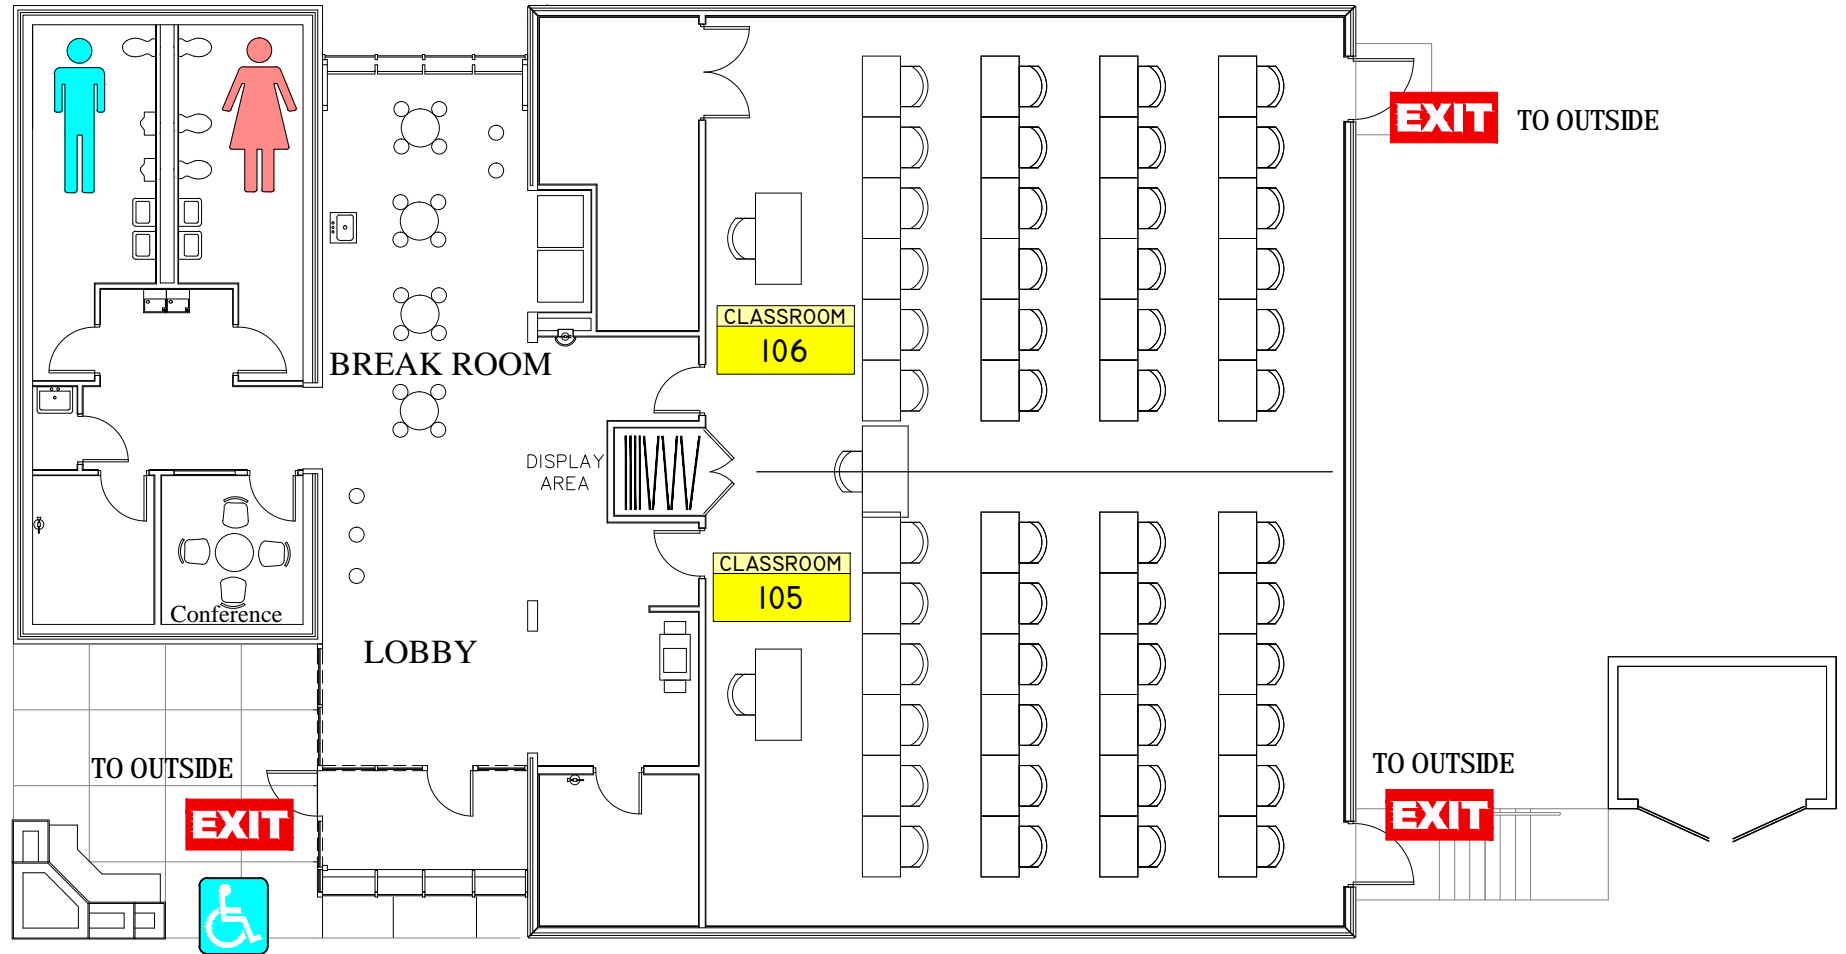

Technology and Management Center

EMERGENCY EXIT PLAN

Technology and Management Center

EXIT IN CASE OF EMERGENCY USE MARKED EXITS **EXIT**

EMERGENCY STORM SHELTERS

In event of a Tornado Warning everyone should go to a **PRIMARY SHELTER**